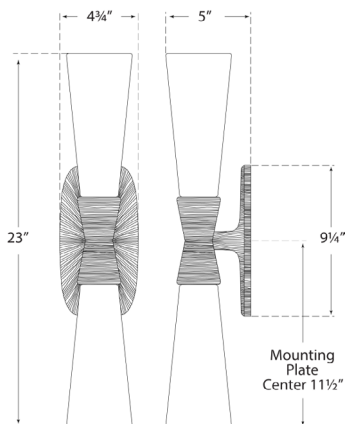

Utopia Large Double Bath Sconce

KW2048AI-WG

Materials Shown

Aged Iron With White Glass

Available in

Gild With White Glass

Aged Iron With White Glass

Polished Nickel With White Glass

Dimensions

Height: 23"

Width: 4.75"

Extension: 5"

Backplate: 4.75" x 9.25" Oval

Socket

2 - E26 Keyless

Wattage

2 - 60 T10

Weight

4 lbs