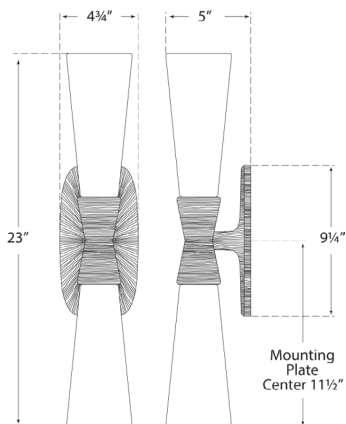

Utopia Large Double Bath Sconce

KW2048G-WG

Materials Shown

Gild With White Glass

Available in

Gild With White Glass

Aged Iron With White Glass

Polished Nickel With White Glass

Dimensions

Height: 23"

Width: 4.75"

Extension: 5"

Backplate: 4.75" x 9.25" Oval

Socket

2 - E26 Keyless

Wattage

2 - 60 T10

Weight

4 lbs